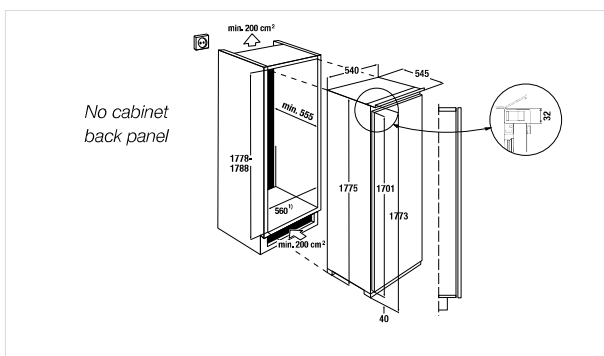

FK 8840.0i

Fixed furniture door system