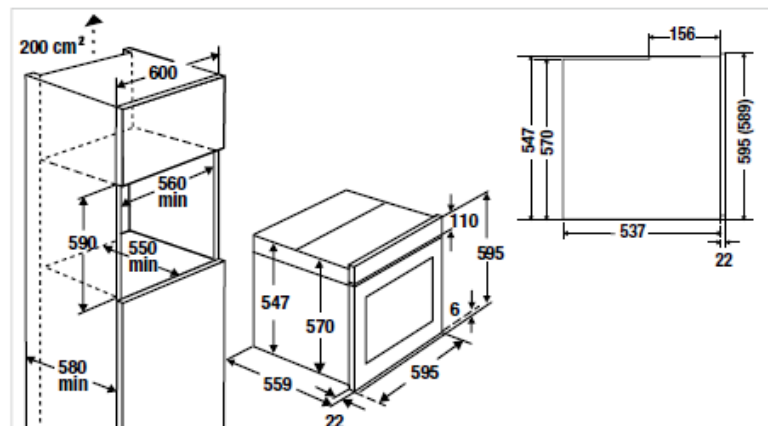

B 6550.0 S1

Black, Design Stainless Steel

B 6550.0 S

Black + Design kit Acc. no. ...

B 6550.0 G

Grey + Design kit Acc. no. ...