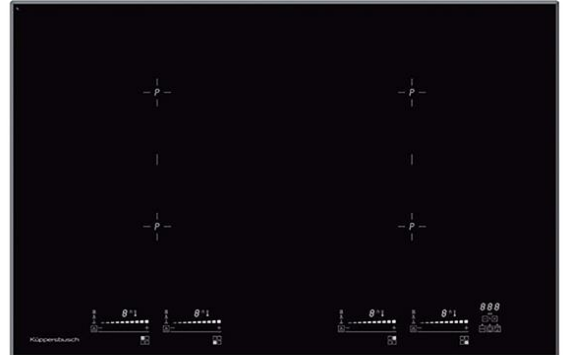

INDUCTION HOB

KI 8800.0SR, KI 8800.0GR

Küppersbusch
FÜR KÜCHEN MIT STIL

K-SERIES. 8

Features:

- High-quality metallic graphics
- 15-level power controls "glideControl+" with white display
- 3 pre-defined special levels: melting level approx. 42°C, keeping-warm level approx. 70°C, pasta level approx. 94°C
- Optimised grill function for FlexiGrill Acc. no. 1303
- Switch-off memory
- Bridge function, front and rear cooking zone can be switched together to one cooking zone
- Pan and pan size detection with automatic control indication
- Automatic booster cooking phase
- Residual heat indicator
- Minute minder with switch-off feature
- Central switch-off control
- Holiday shut-down device (limiting operation duration time)
- 4 cooking zones 210 x 190 mm / 2,100 W (3,700 W*)
*with power booster setting

Technical data:

- Electrical connection 7.4 kW
- Appliance dimensions W x D approx. 798 x 518 mm
Installation depth 48 mm
- Niche dimensions W x D approx. 750 x 490 mm
(for flush installation please refer to the building-in diagrams)
- For further information see Technical data

Country of origin: France

KI 8800.0 GR grey, frameless

KI 8800.0 SR black, frameless