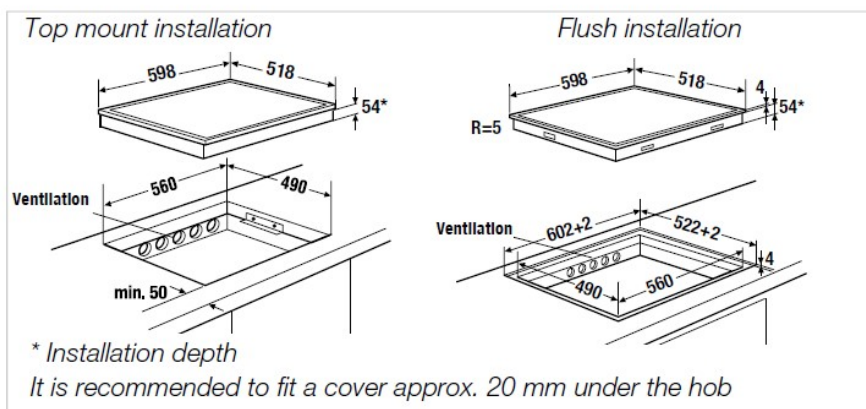

信興電工工程有限公司

Shun Hing Electric Works & Engineering Co., Ltd.