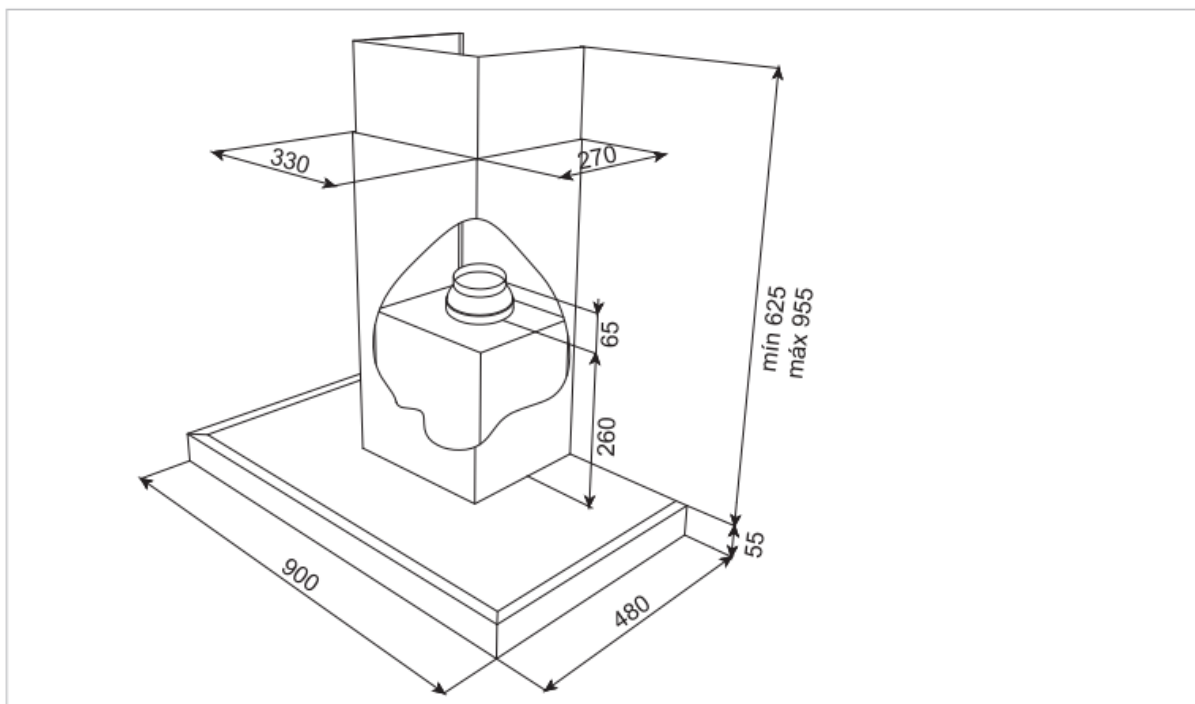

### Technical data:

- Electrical connection: 504 W
- Appliance dimensions: 900 W x 687 –1017 H x 480 D mm
- Exhaust air connection:  $\phi$  200 mm

Country of origin: Portugal

信興電工工程有限公司

Shun Hing Electric Works & Engineering Co., Ltd.