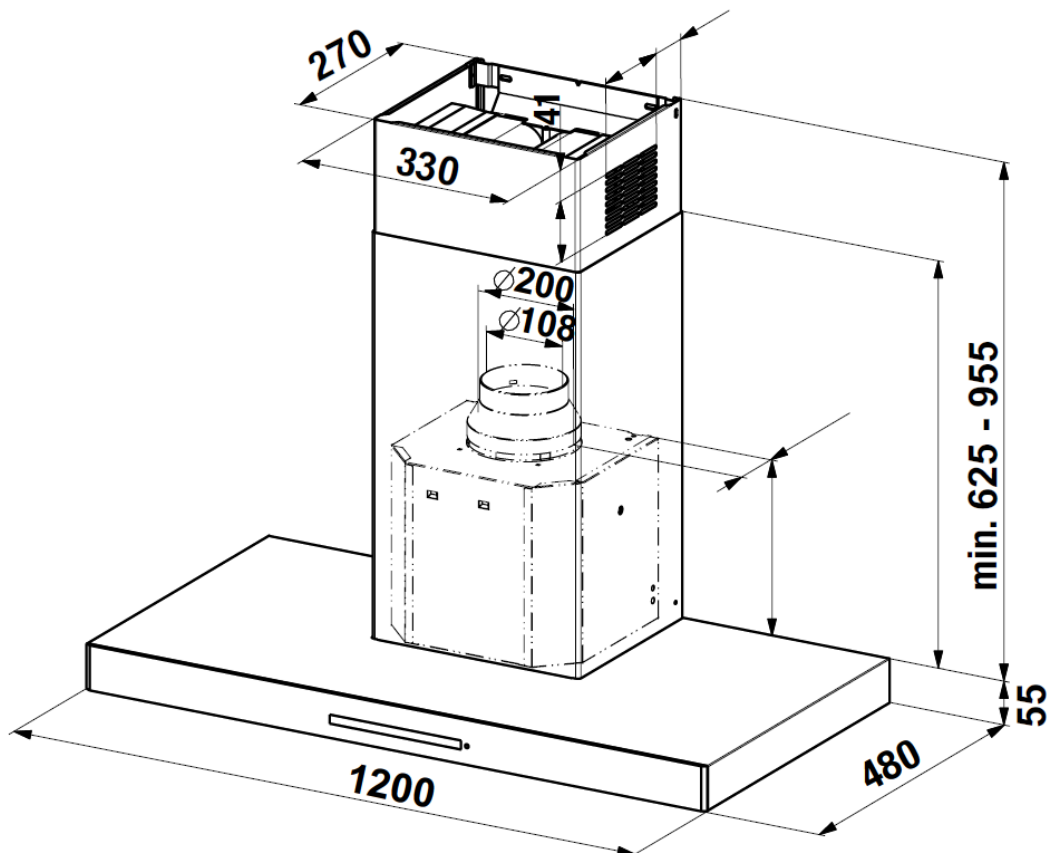

DW 2320.0E

Küppersbusch

FÜR KÜCHEN MIT STIL

Comfort+

Chimney Cooker hood.

Features:

- 4 power levels incl. high power setting
- Extraction rate (free blowing outlet) max. 1500 m³/h
- Electronic control with touch sensor
- Metal grease filter - 4 units
- Adjustable to ceiling height due to telescopic chimney section
- Recirculation air mode possible (see optional accessories)

Technical data:

- Electrical connection: 478 W
- Appliance dimensions: 1200 W x 680-1010 H x 480 D mm
- Exhaust air connection: \varnothing 200 mm

Country of origin: Portugal

信興電工工程有限公司

Shun Hing Electric Works & Engineering Co., Ltd.