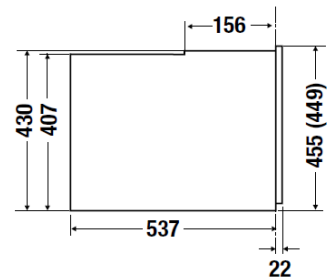

### Technical data:

- Steamer volume : 43 litres
- Adjustable temperature range : 30-100°C (Steam)
- Electrical connection : 1.7 kW (13A plug)
- Inner dimensions : approx. W475 x H402 x D229 mm
- Niche dimensions : approx. W560 x H450 x D550 mm
- Ventilation area : 200 cm<sup>3</sup>
- Length of connection cable : 1.5 metres