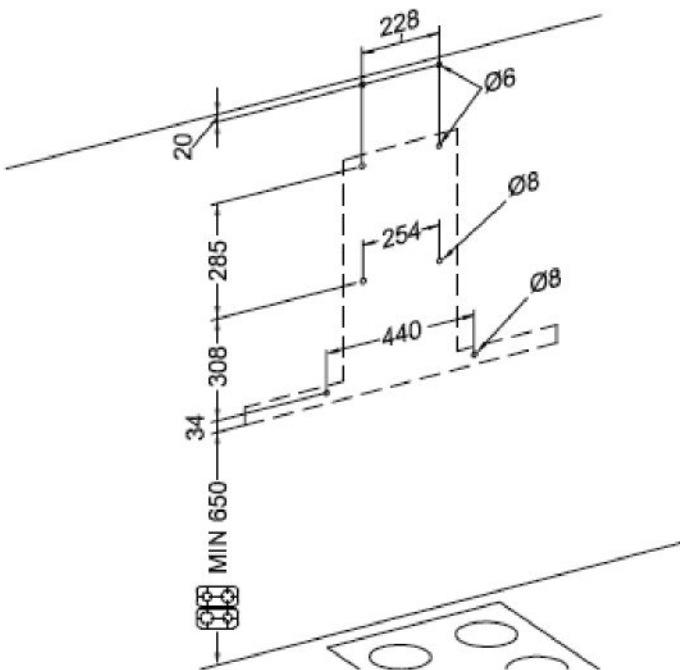

Technical data:

- Extraction rate : 1500 m³/h (to the outside)
- Electrical connection : 504 W (13A plug)
- Appliance dimensions : approx. W1200 x H687-1017 x D480 mm
- Exhaust air connection Ø : 200 mm
- Minimal clearance above hob : 650 mm (Electric hob) / 750 mm (Gas hob)
- Length of connection cable : 1 metre

Country of origin: Spain