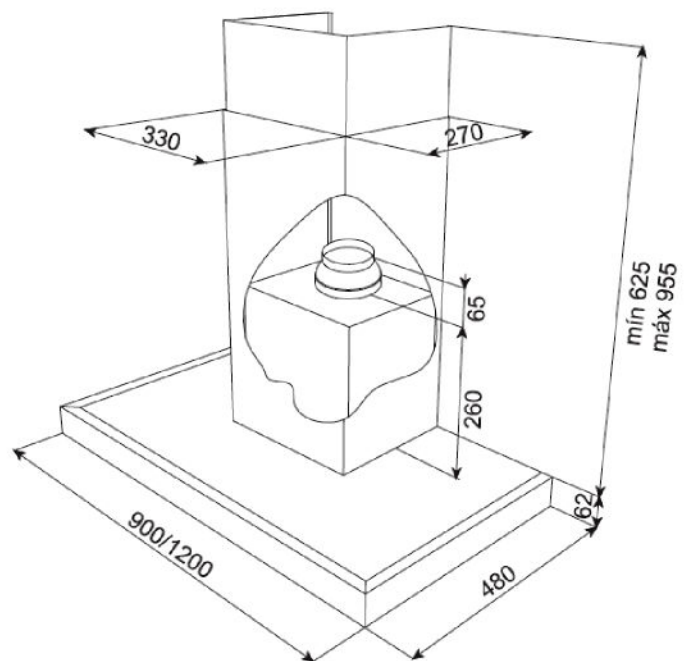

Technical data:

- Extraction rate : 1500 m³/h (to the outside)
- Electrical connection : 504 W (13A plug)
- Appliance dimensions : approx. W1200 x H687-1017 x D480 mm
- Exhaust air connection Ø : 200 mm
- Minimal clearance above hob : 650 mm (Electric hob) / 750 mm (Gas hob)
- Length of connection cable : 1 metre

Country of origin: Spain